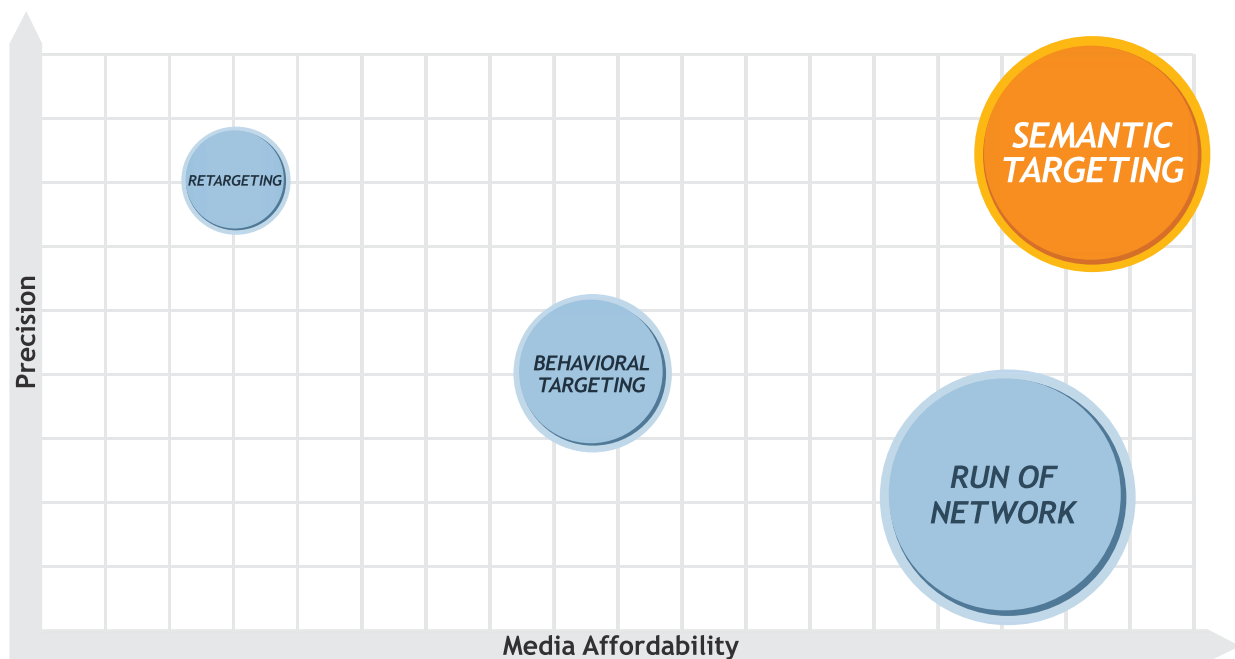

Maximize Campaign ROI

Use semantics to reach engaged audiences at massive scale in a safe and accountable environment

Note: Size of circle represents reach of targeting strategy

The Semantic Advantage

- * Peer39 leverages patented innovations in Natural Language Processing and Machine Learning to deliver true comprehension of web content that enables on-the-fly channeling of ads to the right person at the right time
- * Peer39 identifies and gives you the tools to avoid undesirable or objectionable content in order to keep your brand safe

Peer39 at a Glance

- ✓ Provides standardized content categories across multiple content sources, exchanges and platforms
- ✓ Layers additional data points for campaign optimization and targeting at massive scale
- ✓ Delivers visibility and clarity to increase online advertising value